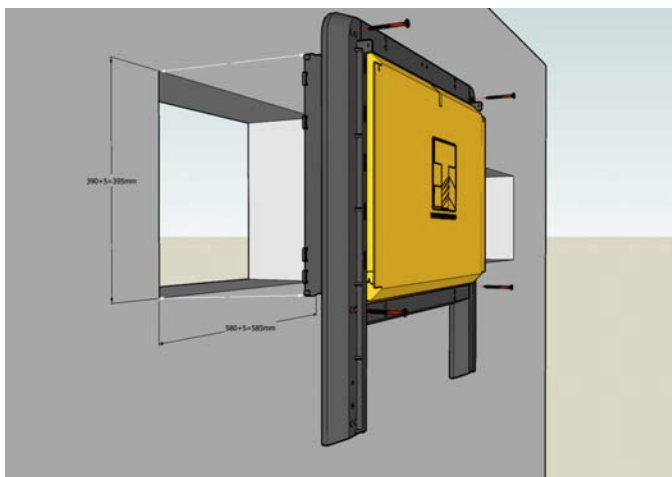

The flash is suitable for every poultry, pig and calves house. This air inlet is also available in a daylight version. The ideal solution for pig- and calves housing.

The Flash is extremely suitable for those situations with extra high demands for air steering, e.g.:

Technical information

Flash 3300 air inlet - information

Type	F-3300
10 Pa - m ³ /h	2.400
20 Pa - m ³ /h	3.300
30 Pa - m ³ /h	4.100
Surface - cm ²	1.570
Width - mm	580
Height - mm	400
Depth - mm	60

The Flash 3300 is also available in a daylight version.

The F-3300 is made of plastic and has a standard size.
The hole in the wall should be 5 mm bigger.

The Flash 3300, just like our other air inlets, can be built in a light street.

Goirleweg 13, 2382 Poppel - Belgium
Tel: +32 14 658 691 Fax: +32 14 659 960
Internet: www.tulderhof.com
Email: info@tulderhof.com